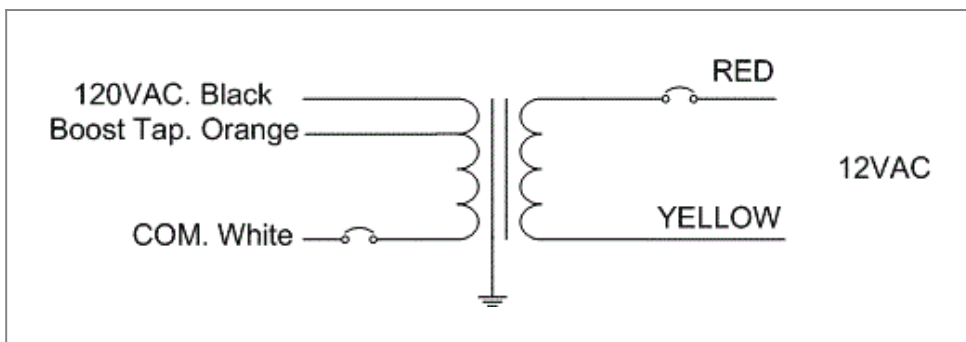

RMT-150

EMCOD Magnetic Dimmable LED AC Driver

Outdoor Black Powder Coated Steel Enclosure

Single Circuit: **12VAC**

Total Wattage: **150W max**

Input Voltage: **120V 60Hz**

CLARTÉ™

LIGHTING

Housing

The actual transformer 150W is encapsulated in the enclosure

The enclosure is Black Powder Coated Steel, NEMA 3R rated

Wiring compartment has 6 knockouts sizes for 3/8 inch screw cable connectors Enclosure Temperature does not exceed 75°C at 45°C ambient and fully loaded

Dimensions (inch): H = 7.5, W = 3.09, D = 2.88

Weight (LBs): 5.1

Electrical Parameters

Input Voltage: **120V 60Hz**

Output voltage fully loaded: **11.8VAC**

Max. Total Wattage: **150W**