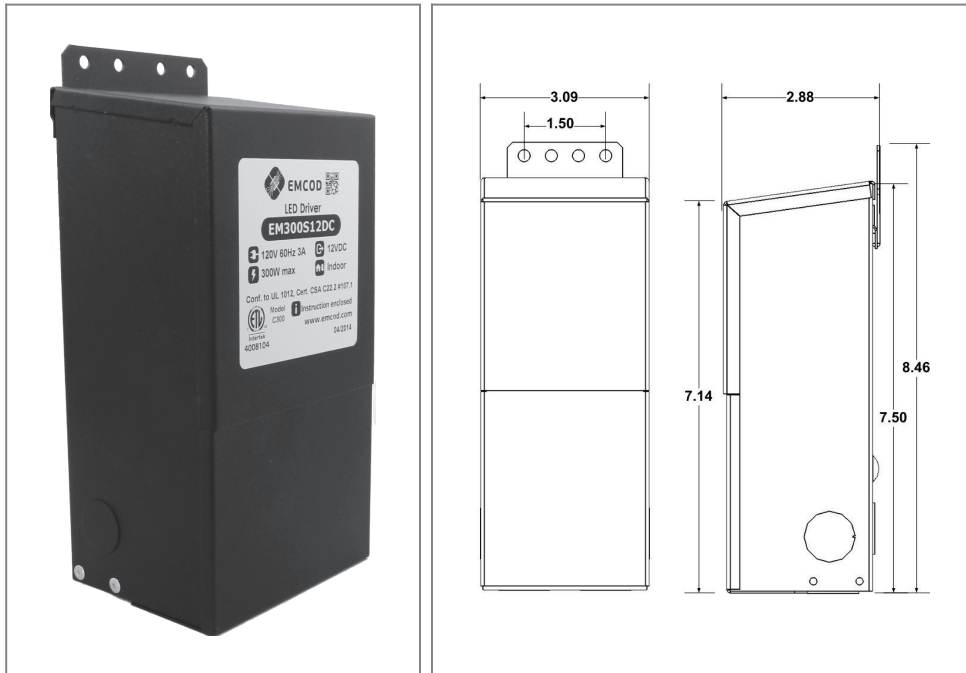

RMT-150

EMCOD Magnetic Dimmable LED AC Driver

Outdoor Black Powder Coated Steel Enclosure

Single Circuit: **12VAC**

Total Wattage: **150W max**

Input Voltage: **120V 60Hz**

CLARTÉ™

LIGHTING

Transformer

Dimmable with any LV magnetic dimmer as long as you cover dimmer's min load.

Load should be >60% and <90% of rated wattage.

Thermal manually reset primary breaker 3A

Thermal manually reset secondary breaker 20A

Housing

The actual transformer 150W is encapsulated in the enclosure

The enclosure is Black Powder Coated Steel, NEMA 3R rated

Wiring compartment has 6 knockouts sizes for 3/8 inch screw cable connectors Enclosure Temperature does not exceed 75°C at 45°C ambient and fully loaded

Dimensions (inch): H = 7.5, W = 3.09, D = 2.88

Weight (LBs): 5.1

Electrical Parameters

Input Voltage: **120V 60Hz**

Output voltage fully loaded: **11.8VAC**

Max. Total Wattage: **150W**