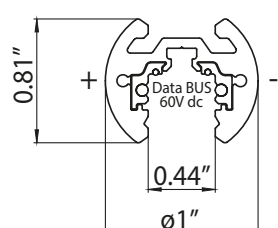

Standard Data Track (120V/277V) vs Mirco Data Track (48V)

- Matching surface, round and trim less Data Track.
- Mirco Data Track up to 84% smaller than line voltage track.
- Wall or ceiling mount (2C or 3C).

120V/277V Class 1 Data Track

MICRO 48V Class 2 Data Track

Surface

Round

Trimless

Series 9000 Size Comparison

SURFACE Track
[\(click for more info\)](#)

ROUND Track
[\(click for more info\)](#)

TRIMLESS Track
[\(click for more info\)](#)

MICRO SURFACE Track
[\(click for more info\)](#)

MICRO ROUND Track
[\(click for more info\)](#)

MICRO TRIMLESS Track
[\(click for more info\)](#)