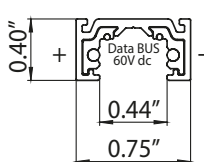

Standard Data Track (120V/277V) vs Mirco Data Track (48V)

- Matching surface, round and trim less Data Track.
- Mirco Data Track up to 84% smaller than line voltage track.
- Wall or ceiling mount (2C or 3C).

120V/277V Class 1 Data Track

MICRO 48V Class 2 Data Track

Surface

Round

Trimless

Series 9000 Size Comparison

SURFACE Track
[\(click for more info\)](#)

ROUND Track
[\(click for more info\)](#)

TRIMLESS Track
[\(click for more info\)](#)

MICRO SURFACE Track
[\(click for more info\)](#)

MICRO ROUND Track
[\(click for more info\)](#)

MICRO TRIMLESS Track
[\(click for more info\)](#)