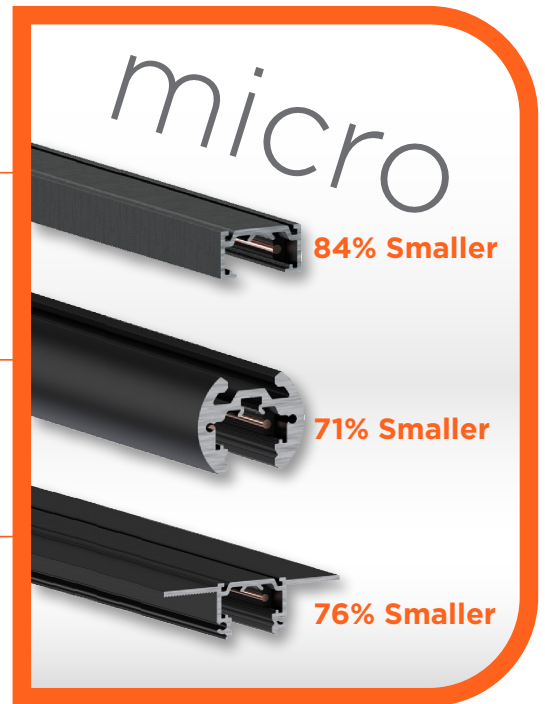

Standard Data Track (120V/277V) vs Mirco Data Track (48V)

- Matching surface, round and trim less Data Track.
- Mirco Data Track up to 84% smaller than line voltage track.
- Wall or ceiling mount (2C or 3C).

120V/277V Class 1 Data Track

MICRO 48V Class 2 Data Track

Surface

Round

Trimless

Series 9000 Size Comparison

SURFACE Track
[\(click for more info\)](#)

ROUND Track
[\(click for more info\)](#)

TRIMLESS Track
[\(click for more info\)](#)

MICRO SURFACE Track
[\(click for more info\)](#)

MICRO ROUND Track
[\(click for more info\)](#)

MICRO TRIMLESS Track
[\(click for more info\)](#)