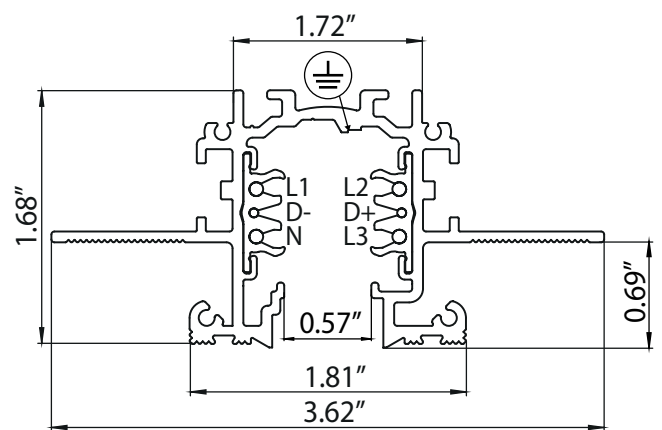

Standard Data Track (120V/277V) vs Mirco Data Track (48V)

- Matching surface, round and trim less Data Track.
- Mirco Data Track up to 84% smaller than line voltage track.
- Wall or ceiling mount (2C or 3C).

120V/277V Class 1 Data Track

MICRO 48V Class 2 Data Track

Surface

Round

Trimless

Series 9000 Size Comparison

SURFACE Track
[\(click for more info\)](#)

ROUND Track
[\(click for more info\)](#)

TRIMLESS Track
[\(click for more info\)](#)

MICRO SURFACE Track
[\(click for more info\)](#)

MICRO ROUND Track
[\(click for more info\)](#)

MICRO TRIMLESS Track
[\(click for more info\)](#)