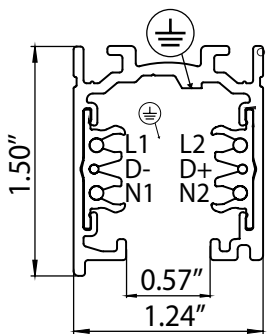

Standard Data Track (120V/277V) vs Mirco Data Track (48V)

- Matching surface, round and trim less Data Track.
- Mirco Data Track up to 84% smaller than line voltage track.
- Wall or ceiling mount (2C or 3C).

120V/277V Class 1 Data Track

MICRO 48V Class 2 Data Track

Surface

Round

Trimless

Series 9000 Size Comparison

SURFACE Track
[\(click for more info\)](#)

ROUND Track
[\(click for more info\)](#)

TRIMLESS Track
[\(click for more info\)](#)

MICRO SURFACE Track
[\(click for more info\)](#)

MICRO ROUND Track
[\(click for more info\)](#)

MICRO TRIMLESS Track
[\(click for more info\)](#)