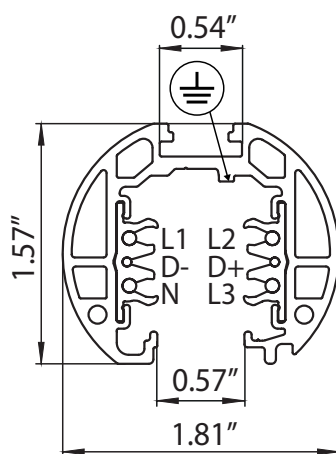

Standard Data Track (120V/277V) vs Mirco Data Track (48V)

- Matching surface, round and trim less Data Track.
- Mirco Data Track up to 84% smaller than line voltage track.
- Wall or ceiling mount (2C or 3C).

120V/277V Class 1 Data Track

MICRO 48V Class 2 Data Track

Surface

Round

Trimless

Series 9000 Size Comparison

SURFACE Track
[\(click for more info\)](#)

ROUND Track
[\(click for more info\)](#)

TRIMLESS Track
[\(click for more info\)](#)

MICRO SURFACE Track
[\(click for more info\)](#)

MICRO ROUND Track
[\(click for more info\)](#)

MICRO TRIMLESS Track
[\(click for more info\)](#)