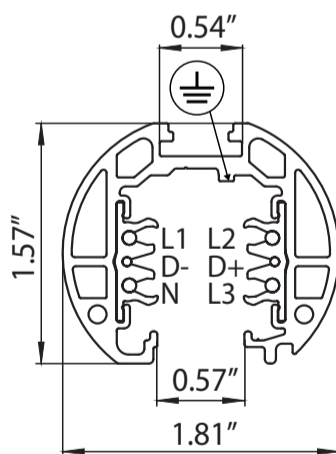

Standard Data Track (120V/277V) vs Mirco Data Track (48V)

- Matching surface, round and trim less Data Track.
- Mirco Data Track up to 84% smaller than line voltage track.
- Wall or ceiling mount.

120V/277V Class 1 Data Track

MICRO 48V Class 2 Data Track

Surface

Round

Trimless

Series 9000 Size Comparison

SURFACE Track
[\(click for more info\)](#)

ROUND Track
[\(click for more info\)](#)

TRIMLESS Track
[\(click for more info\)](#)

MICRO SURFACE Track
[\(click for more info\)](#)

MICRO ROUND Track
[\(click for more info\)](#)

MICRO TRIMLESS Track
[\(click for more info\)](#)