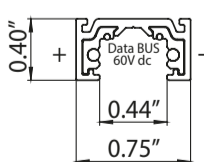

Standard Data Track (120V/277V) vs Mirco Data Track (48V)

- Matching surface, round and trim less Data Track.
- Mirco Data Track up to 84% smaller than line voltage track.
- Wall or ceiling mount.

120V/277V Class 1 Data Track

MICRO 48V Class 2 Data Track

Surface

Round

Trimless

Series 9000 Size Comparison

SURFACE Track
[\(click for more info\)](#)

ROUND Track
[\(click for more info\)](#)

TRIMLESS Track
[\(click for more info\)](#)

MICRO SURFACE Track
[\(click for more info\)](#)

MICRO ROUND Track
[\(click for more info\)](#)

MICRO TRIMLESS Track
[\(click for more info\)](#)