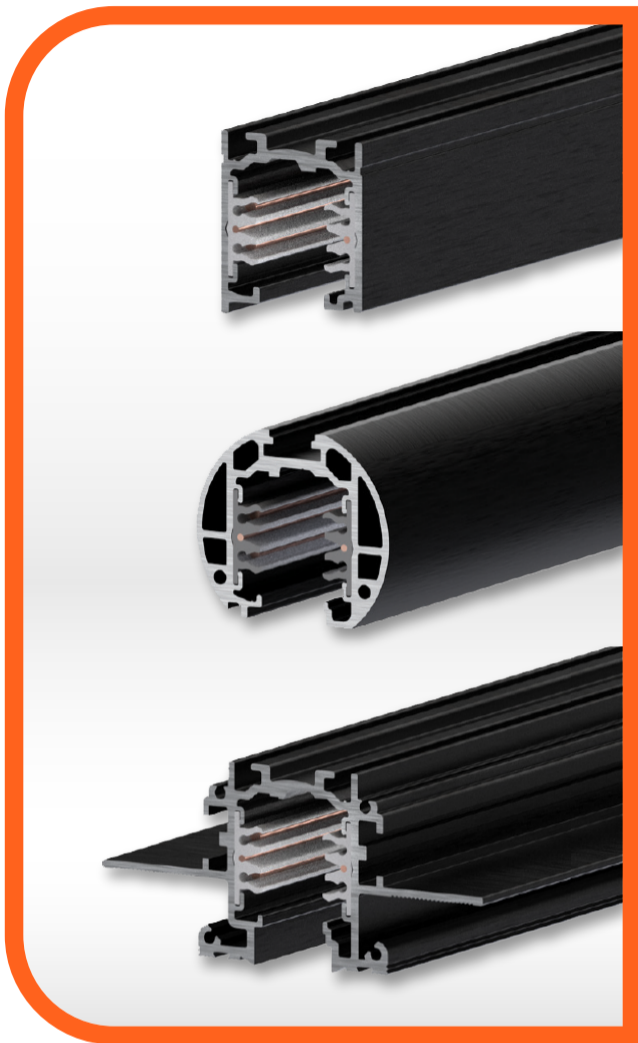

Standard Data Track (120V/277V) vs Mirco Data Track (48V)

- Matching surface, round and trim less Data Track.
- Mirco Data Track up to 84% smaller than line voltage track.
- Wall or ceiling mount.

120V/277V Class 1 Data Track

MICRO 48V Class 2 Data Track

Surface

Round

Trimless

Series 9000 Size Comparison

SURFACE Track
[\(click for more info\)](#)

ROUND Track
[\(click for more info\)](#)

TRIMLESS Track
[\(click for more info\)](#)

MICRO SURFACE Track
[\(click for more info\)](#)

MICRO ROUND Track
[\(click for more info\)](#)

MICRO TRIMLESS Track
[\(click for more info\)](#)