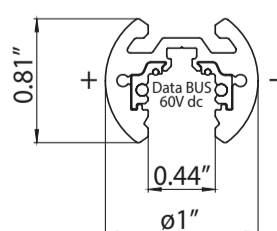

Standard Data Track (120V/277V) vs Mirco Data Track (48V)

- Matching surface, round and trim less Data Track.
- Mirco Data Track up to 84% smaller than line voltage track.
- Wall or ceiling mount.

120V/277V Class 1 Data Track

MICRO 48V Class 2 Data Track

Surface

Round

Trimless

Series 9000 Size Comparison

SURFACE Track
[\(click for more info\)](#)

ROUND Track
[\(click for more info\)](#)

TRIMLESS Track
[\(click for more info\)](#)

MICRO SURFACE Track
[\(click for more info\)](#)

MICRO ROUND Track
[\(click for more info\)](#)

MICRO TRIMLESS Track
[\(click for more info\)](#)