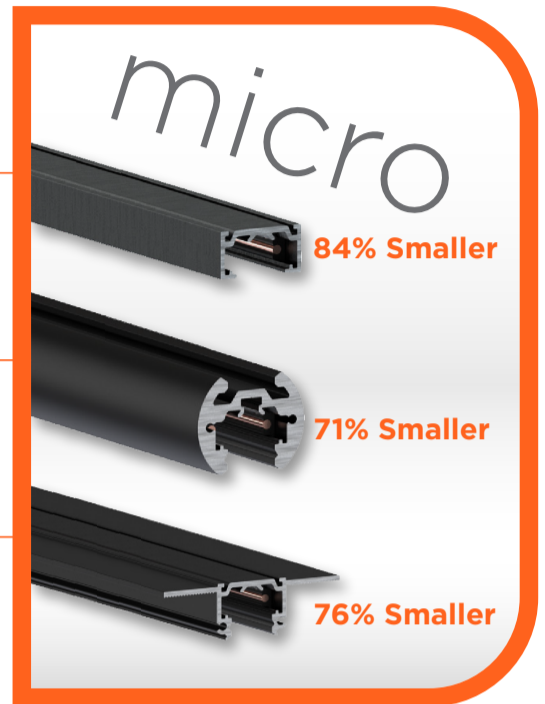

Standard Data Track (120V/277V) vs Mirco Data Track (48V)

- Matching surface, round and trim less Data Track.
- Mirco Data Track up to 84% smaller than line voltage track.
- Wall or ceiling mount.

120V/277V Class 1 Data Track

MICRO 48V Class 2 Data Track

Surface

Round

Trimless

Series 9000 Size Comparison

SURFACE Track
[\(click for more info\)](#)

ROUND Track
[\(click for more info\)](#)

TRIMLESS Track
[\(click for more info\)](#)