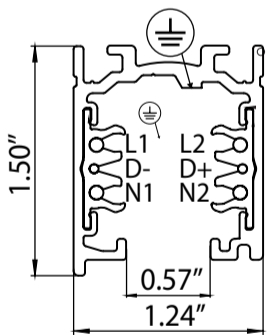

Standard Data Track (120V/277V) vs Mirco Data Track (48V)

- Matching surface, round and trim less Data Track.
- Mirco Data Track up to 84% smaller than line voltage track.
- Wall or ceiling mount.

120V/277V Class 1 Data Track

MICRO 48V Class 2 Data Track

Surface

Round

Trimless

Series 9000 Size Comparison

SURFACE Track
[\(click for more info\)](#)

ROUND Track
[\(click for more info\)](#)

TRIMLESS Track
[\(click for more info\)](#)

MICRO SURFACE Track
[\(click for more info\)](#)

MICRO ROUND Track
[\(click for more info\)](#)

MICRO TRIMLESS Track
[\(click for more info\)](#)