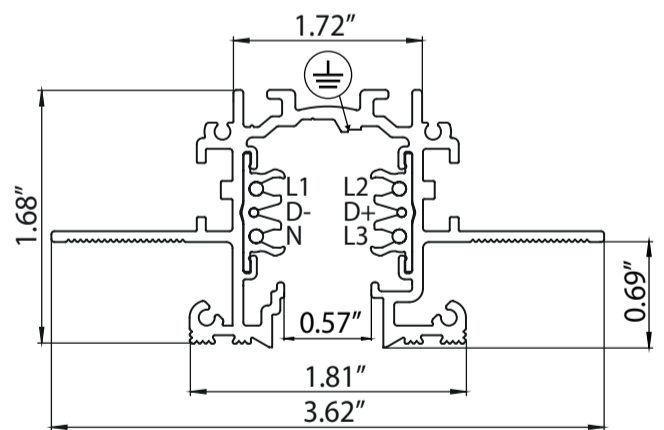

Standard Data Track (120V/277V) vs Mirco Data Track (48V)

- Matching surface, round and trim less Data Track.
- Mirco Data Track up to 84% smaller than line voltage track.
- Wall or ceiling mount.

120V/277V Class 1 Data Track

MICRO 48V Class 2 Data Track

Surface

Round

Trimless

Series 9000 Size Comparison

SURFACE Track
[\(click for more info\)](#)

ROUND Track
[\(click for more info\)](#)

TRIMLESS Track
[\(click for more info\)](#)

MICRO SURFACE Track
[\(click for more info\)](#)

MICRO ROUND Track
[\(click for more info\)](#)

MICRO TRIMLESS Track
[\(click for more info\)](#)