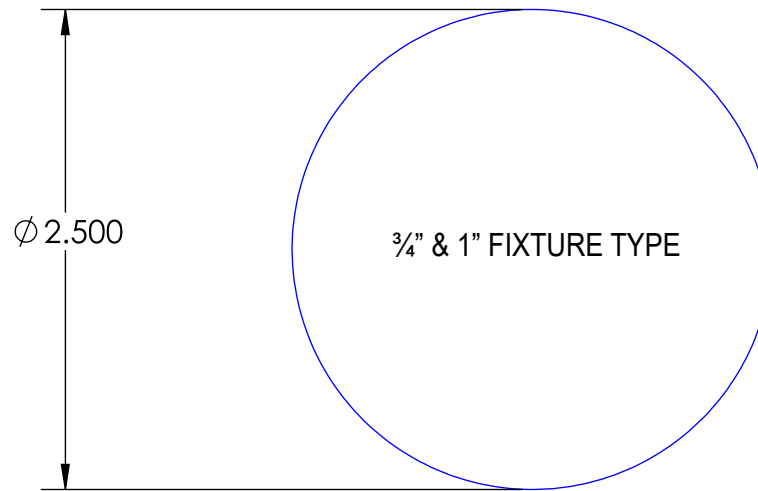

Drywall or Wood Trimmed Cut Out Size - Round or Square

NOTES

ALL DRAWINGS ARE PROPERTY OF CLARTÉ LIGHTING.
 ANY REPRODUCTION OF THIS PRINT MUST HAVE WRITTEN PERMISSION OF CLARTÉ LIGHTING.
 REMOVE ALL BURRS AND BREAK OFF ALL SHARP EDGES.

UNLESS OTHERWISE SPECIFIED:				DIMENSIONS ARE IN INCHES X ± .031 XX ± .015 XXX ± .005				<h1>CLARTÉ™ LIGHTING</h1>			
PROPRIETARY AND CONFIDENTIAL THE INFORMATION CONTAINED IN THIS DRAWING IS THE SOLE PROPERTY OF CLARTÉ LIGHTING. ANY REPRODUCTION IN PART OR AS A WHOLE WITHOUT THE WRITTEN PERMISSION OF CLARTÉ LIGHTING IS PROHIBITED.				BY: _____ DATE: 06/10/24		TITLE: FIXTURE TYPE AND HOLE SIZES					
		MATERIAL: DIAGRAM ONLY		FINISH: DIAGRAM ONLY		SIZE: B		DWG. NO.: DIAG-CHS		REV: 3	
		DO NOT SCALE DRAWING		SCALE: 1:1		WEIGHT:		SHEET 1 OF 1			