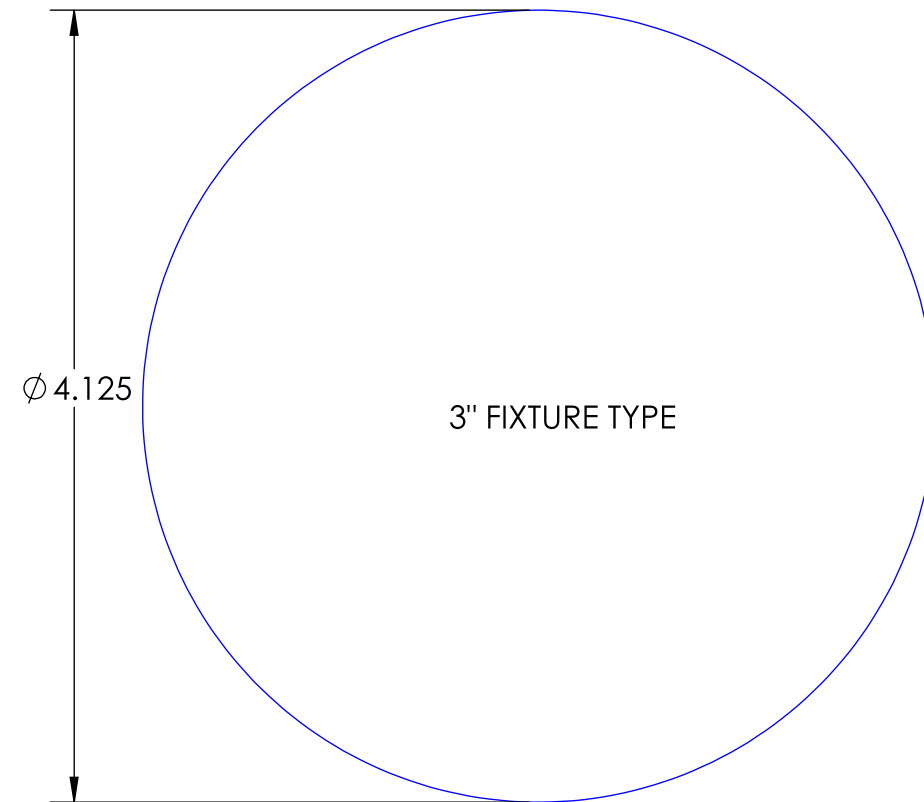

Drywall or Wood Trimmed Cut Out Size - Round or Square

NOTES

ALL DRAWINGS ARE PROPERTY OF CLARTÉ LIGHTING.
 ANY REPRODUCTION OF THIS PRINT MUST HAVE WRITTEN PERMISSION OF CLARTÉ LIGHTING.
 REMOVE ALL BURRS AND BREAK OFF ALL SHARP EDGES.

UNLESS OTHERWISE SPECIFIED:				DIMENSIONS ARE IN INCHES X ± .031 XX ± .015 XXX ± .005				<h1>CLARTÉ™ LIGHTING</h1>			
PROPRIETARY AND CONFIDENTIAL THE INFORMATION CONTAINED IN THIS DRAWING IS THE SOLE PROPERTY OF CLARTÉ LIGHTING. ANY REPRODUCTION IN PART OR AS A WHOLE WITHOUT THE WRITTEN PERMISSION OF CLARTÉ LIGHTING IS PROHIBITED.				BY: _____ DATE: 06/10/24		TITLE: FIXTURE TYPE AND HOLE SIZES					
		MATERIAL: DIAGRAM ONLY		FINISH: DIAGRAM ONLY		SIZE: B		DWG. NO.: DIAG-CHS		REV: 3	
		DO NOT SCALE DRAWING		SCALE: 1:1		WEIGHT:		SHEET 1 OF 1			