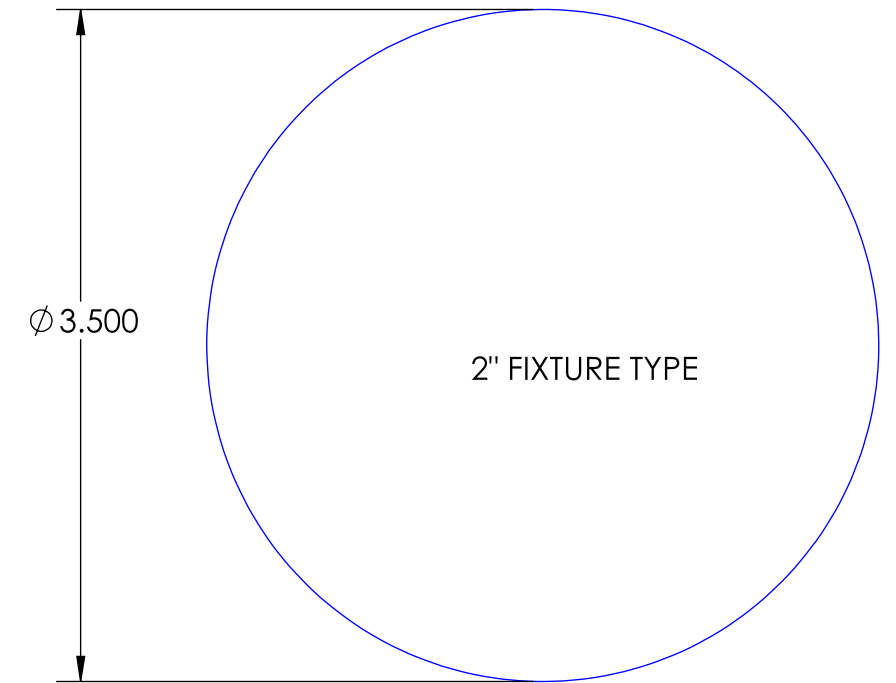

Drywall or Wood Trimmed Cut Out Size - Round or Square

NOTES

ALL DRAWINGS ARE PROPERTY OF CLARTÉ LIGHTING.
 ANY REPRODUCTION OF THIS PRINT MUST HAVE WRITTEN PERMISSION OF CLARTÉ LIGHTING.
 REMOVE ALL BURRS AND BREAK OFF ALL SHARP EDGES.

UNLESS OTHERWISE SPECIFIED:				DIMENSIONS ARE IN INCHES X ± .031 XX ± .015 XXX ± .005				<h1>CLARTÉ™ LIGHTING</h1>			
PROPRIETARY AND CONFIDENTIAL THE INFORMATION CONTAINED IN THIS DRAWING IS THE SOLE PROPERTY OF CLARTÉ LIGHTING. ANY REPRODUCTION IN PART OR AS A WHOLE WITHOUT THE WRITTEN PERMISSION OF CLARTÉ LIGHTING IS PROHIBITED.				BY: _____ DATE: 06/10/24		TITLE: FIXTURE TYPE AND HOLE SIZES					
		MATERIAL: DIAGRAM ONLY		FINISH: DIAGRAM ONLY		SIZE: B		DWG. NO.: DIAG-CHS		REV: 3	
		DO NOT SCALE DRAWING		SCALE: 1:1		WEIGHT:		SHEET 1 OF 1			