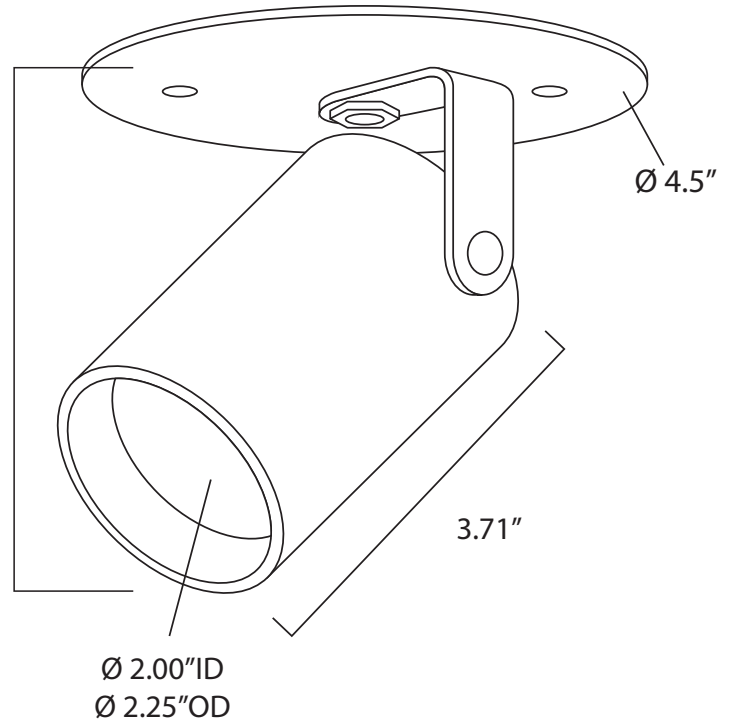

# SMR1-201-PAR16

4" Flat Canopy Plate

Project Name:		Type:	
Catalog Number:		Date:	

Trimless

Trimless 1/2" Recessed

### Key Features

- 2.25" OD
- Up to 4 accessories
- Remote transformer option
- Over 10,000+ fixture custom color finish options
- 100,000+ hr L70 life
- See Page 3 for additional mounting options

### LED Source Details

- CREE XPL LED maximum rating = 3,000mA
- Fixture operating milliamp range = 450mA to 1150mA.
  - Operating 15% to 38% of rated value
  - Fixture wattage range = 8W to 20W
  - Fixture delivered lumens = 700 to 1,300 lumens